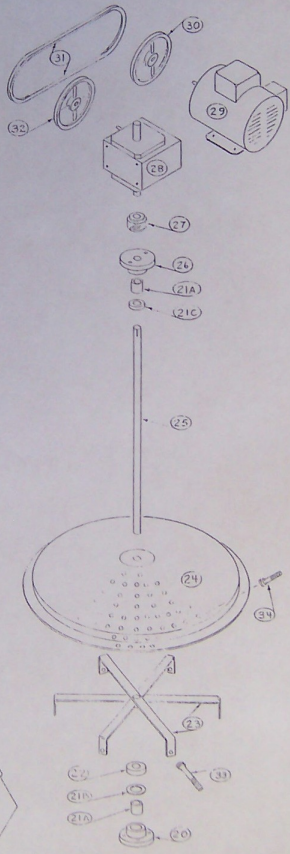

ASHLEY MACHINE COMPANY 701 NORTH CANON OKLAHOMA, OKLAHKA SURE PICKER MODEL SP-38 PARTS DIAGRAM			
DATE	SCALE	DRAWING	BY
10-94	None	SP-38-PD1	JJM

ASHLEY MACHINE COMPANY
 101 NORTH OAK ST. SHREVEPORT, LOUISIANA
 SIDE PICK MODEL SP-38
 PARTS DIAGRAM
 DATE: _____ SCALE: _____ DRAWING: _____ # _____
 10-54 NONE SP-38-1702 3-25

ASHLEY MACHINE COMPANY
 901 NORTH CARVER
 GREENSBURG, INDIANA

SP-38 - Wiring Diagram
 3 HP - 220V - Single Phase

DATE	SCALE	DRAWING	BY
2-96	NONE		JM