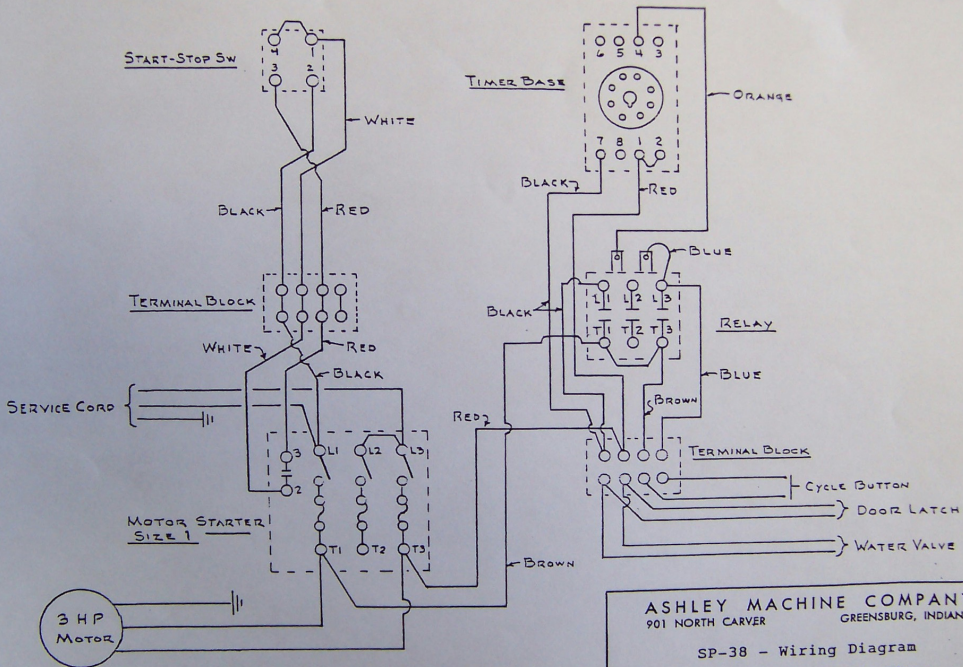

ASHLEY MACHINE COMPANY 701 NORTH CANON OKLAHOMA, OKLAHKA SURE PICKER MODEL SP-38 PARTS DIAGRAM			
DATE	SCALE	DRAWING	BY
10-94	None	SP-38-PD1	JJM

ASHLEY MACHINE COMPANY
 101 NORTH OAK ST. SHREVEPORT, LOUISIANA
 SIDE PICK MODEL SP-38
 PARTS DIAGRAM
 DATE: _____ SCALE: _____ DRAWING: _____ # _____
 10-54 NONE SP-38-1702 3-25

ASHLEY MACHINE COMPANY
 901 NORTH CARVER
 GREENSBURG, INDIANA

SP-38 - Wiring Diagram
 3 HP - 220V - Single Phase

DATE	SCALE	DRAWING	BY
2-96	NONE		JM