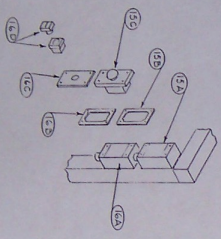

ASHLEY MACHINE COMPANY 701 NORTH CANON OKLAHOMA, OKLAHKA SURE PICKER MODEL SP-38 PARTS DIAGRAM			
DATE	SCALE	DRAWING	BY
10-94	None	SP-38-PD1	JJM

ASHLEY MACHINE COMPANY
 101 NORTH OAK ST. SHREVEPORT, LOUISIANA
 SIDE PICK MODEL SP-38
 PARTS DIAGRAM
 DATE: _____ SCALE: _____ DRAWING: _____ # _____
 10-54 NONE SP-38-1702 3-25

ASHLEY MACHINE COMPANY
 901 NORTH CARVER
 GREENSBURG, INDIANA

SP-38 - Wiring Diagram
 3 HP - 220V - Single Phase

DATE	SCALE	DRAWING	BY
2-96	NONE		JM