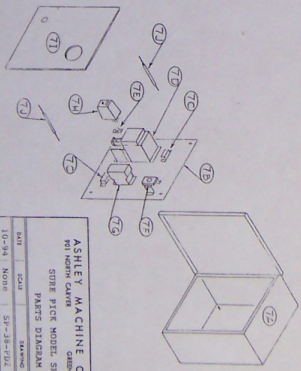

ASHLEY MACHINE COMPANY 701 NORTH CANON OKLAHOMA, OKLAHKA SURE PICKER MODEL SP-38 PARTS DIAGRAM			
DATE	SCALE	DRAWING	BY
10-94	None	SP-38-PD1	JJM

ASHLEY MACHINE COMPANY
 101 NORTH OAK ST. SHREVEPORT, LOUISIANA
 SIDE PICK MODEL SP-38
 PARTS DIAGRAM
 DATE: _____ SCALE: _____ DRAWING: _____ # _____
 10-54 NONE SP-38-1702 3-25

ASHLEY MACHINE COMPANY
 901 NORTH CARVER
 GREENSBURG, INDIANA

SP-38 - Wiring Diagram
 3 HP - 220V - Single Phase

DATE	SCALE	DRAWING	BY
2-96	NONE		JM